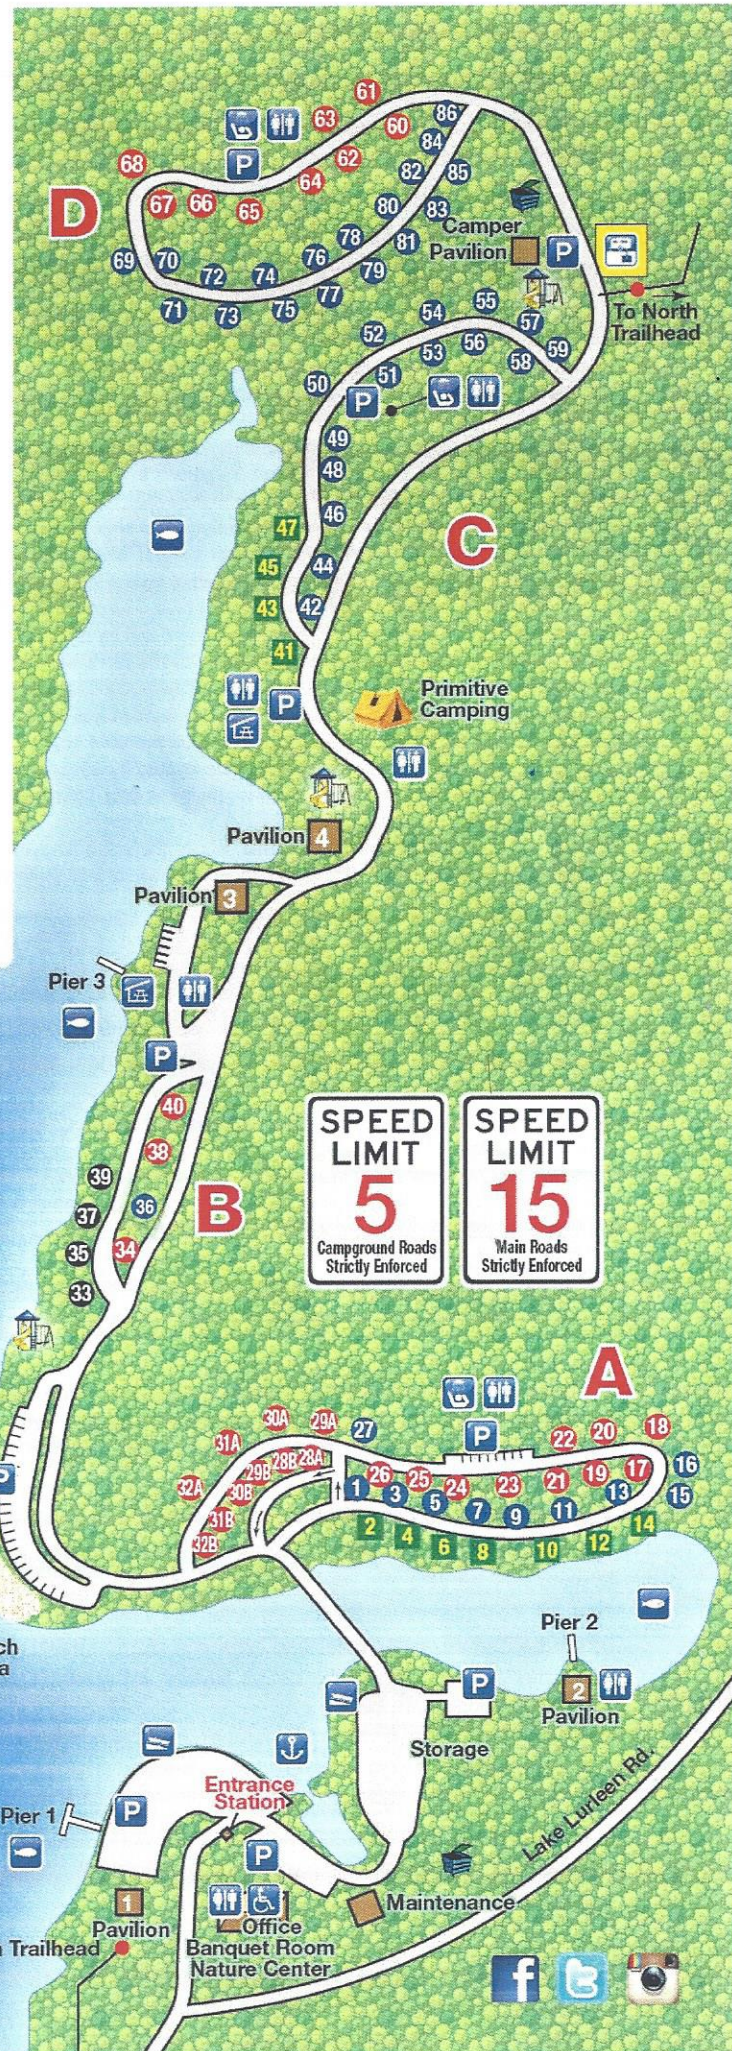

Lake Lurleen State Park

13226 Lake Lurleen Rd. • Coker, AL 35452
Tuscaloosa County

Information and Reservations:

205-339-1558

www.alapark.com/lakelurleen

After Hours Emergency

Park Ranger:
(256) 419-1237
Park Manager:
(205) 361-0381

Campground Hosts:

Designated by sign
at campsite. See
Entrance Station for
more information.

LEGEND

- Lakeside/Water/30 Amp/Sewer/50 Amp
- Lakeside/Water/30 Amp/50 Amp
- Water/30 Amp/Sewer/50 Amp
- Water/30 Amp/50 Amp
*Section A & B are now 50 AMP
- Parking
- Boat Ramp
- Handicapped
- Playground
- Restroom
- Showers
- Picnic Area
- Marina
- Dump Station
- Dumpster
- Swimming
- Fishing
- Primitive Camping

SPEED LIMIT
5
Campground Roads
Strictly Enforced

SPEED LIMIT
15
Main Roads
Strictly Enforced